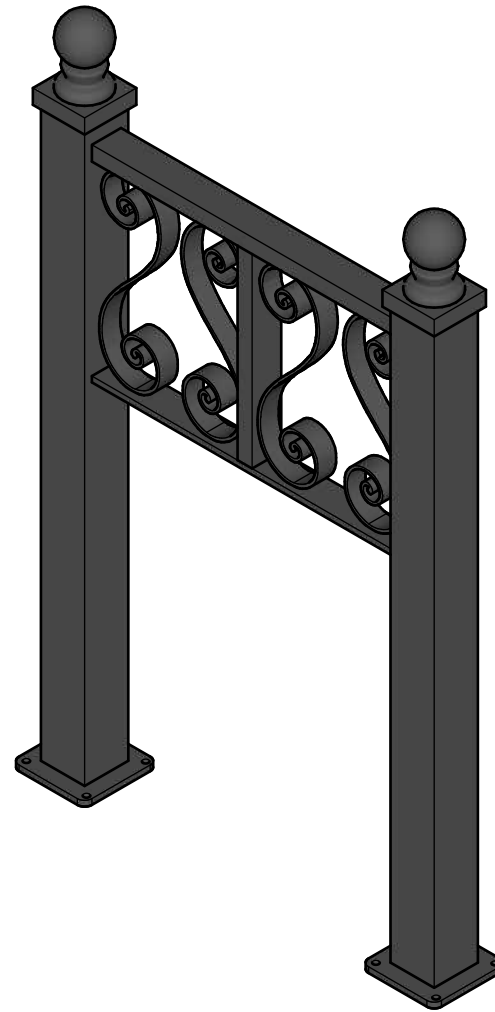

	<b>WISHBONE SITE FURNISHINGS</b> 210-27090 GLOUCESTER WAY LANGLEY, BC			
	<b>DWG. TITLE:</b> CLASSIC BIKE RACK <b>REVISION:</b> 10/11/20 R:00			
<b>MATERIAL:</b> ALUMINUM	<b>DWG. NO.</b> DWNWCPT11102000	<b>DRAWN BY:</b> GARY PARMAR		
<b>PATTERN NO.</b> N/A	<b>MODEL NO.</b> CBR-44	<b>SCALE:</b> 1:16	<b>SHEET:</b> 1 OF 2	<b>DATE:</b> 10 NOV 20

	<b>WISHBONE SITE FURNISHINGS</b> 210-27090 GLOUCESTER WAY LANGLEY, BC			
	<b>DWG. TITLE:</b> CLASSIC BIKE RACK <b>REVISION:</b> 10/11/20 R:00			
<b>MATERIAL:</b> ALUMINUM	<b>DWG. NO.</b> DWNWCPT11102000	<b>DRAWN BY:</b> GARY PARMAR		
<b>PATTERN NO.</b> N/A	<b>MODEL NO.</b> CBR-44	<b>SCALE:</b> AS SHOWN	<b>SHEET:</b> 2 OF 2	<b>DATE:</b> 10 NOV 20